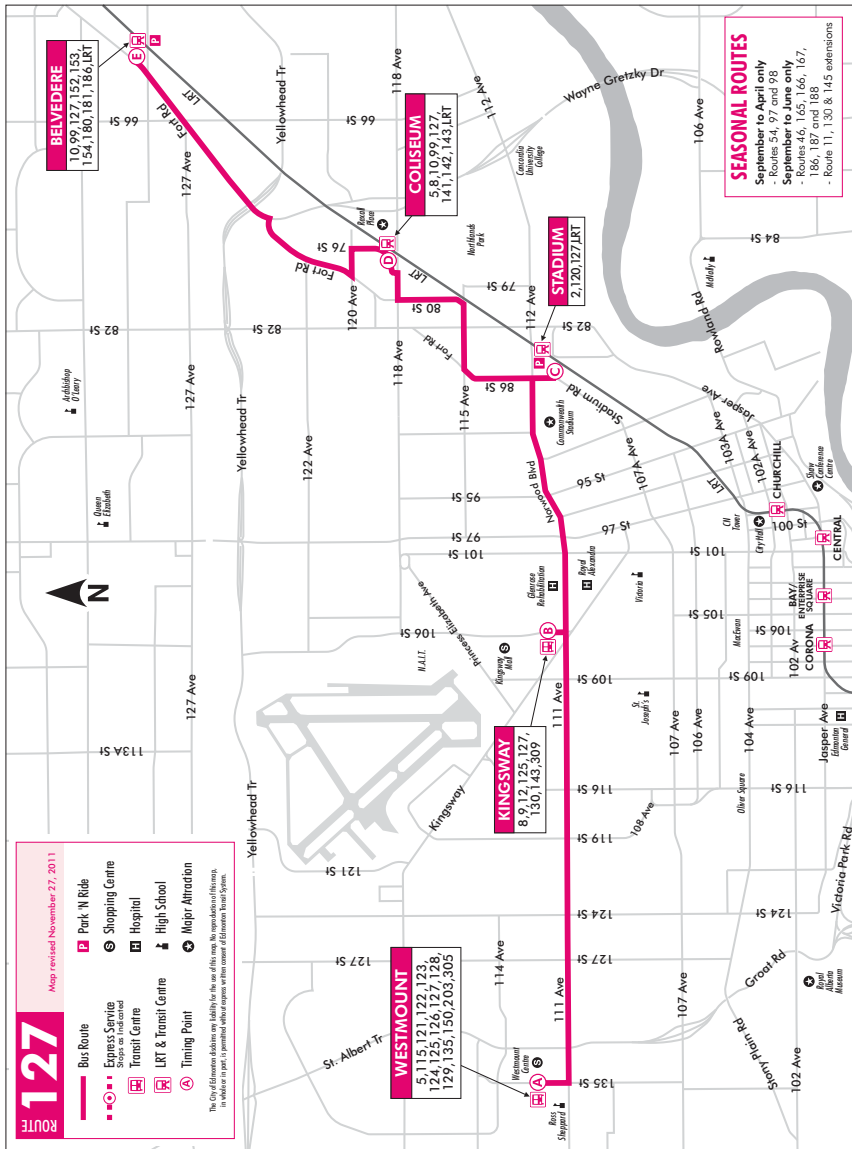

All ETS routes are accessible

ETS
Edmonton Transit System

ROUTE 127

Westmount
Kingsway
Stadium
Coliseum
Belvedere

Revised August 28, 2011

THE EVERY DAY WAY TO SAVE THE PLANET

takeETS.com

ROUTE 127 Days of Operation: Monday to Friday

Westmount to Belvedere							Belvedere to Westmount						
Westmount TC	Kingsway TC	Kingsway TC	Stadium TC	Coliseum TC	Coliseum TC	Belvedere TC	Belvedere TC	Coliseum TC	Coliseum TC	Stadium TC	Kingsway TC	Kingsway TC	Westmount TC
(A)	(B)	(B)	(C)	(D)	(D)	(E)	(E)	(D)	(D)	(C)	(B)	(B)	(A)
							5:20			5:01	5:06	5:16	5:17
										5:31	5:36	5:47	5:49
										5:46	5:51	6:02	6:04
										6:01	6:06	6:17	6:19
										6:16	6:21	6:32	6:34
										6:31	6:36	6:47	6:49
										6:46	6:51	7:02	7:04
										7:01	7:06	7:17	7:19
										7:18	7:23	7:33	7:34
										7:31	7:36	7:47	7:49
										7:48	7:53	8:03	8:04
										8:01	8:06	8:17	8:19
										8:18	8:23	8:33	8:34
										8:31	8:36	8:47	8:49
										8:48	8:53	9:03	9:03
										9:01	9:06	9:17	9:19
										9:31	9:36	9:47	9:49
										10:01	10:06	10:17	10:19
										10:31	10:36	10:47	10:49
										11:01	11:06	11:17	11:19
										11:31	11:36	11:47	11:49
										12:01	12:06	12:17	12:19
										12:31	12:36	12:47	12:49
										1:01	1:06	1:17	1:19
										1:31	1:36	1:47	1:49
										2:01	2:06	2:17	2:19
										2:31	2:36	2:47	2:49
										3:01	3:06	3:17	3:19
										3:31	3:36	3:47	3:49
										4:01	4:06	4:17	4:19
										4:31	4:36	4:47	4:49
										5:01	5:06	5:17	5:19
										5:31	5:36	5:47	5:49
										6:01	6:06	6:17	6:19
										6:31	6:36	6:47	6:49
										7:01	7:06	7:17	7:19
										7:31	7:36	7:47	7:49
										8:01	8:06	8:17	8:19
										8:31	8:36	8:47	8:49
										9:01	9:06	9:17	9:19
										9:31	9:36	9:47	9:49